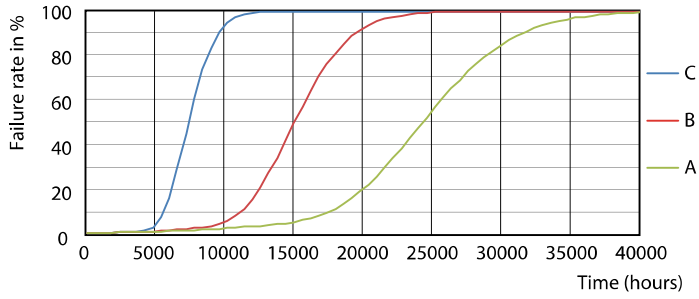

Ecofit Ledtubes T8

Lifetime