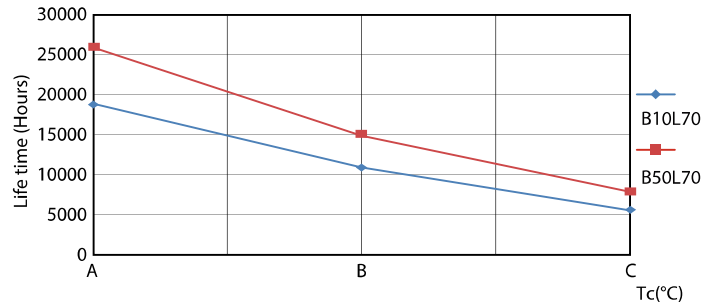

LEDtube 15K LifetimeVsTc