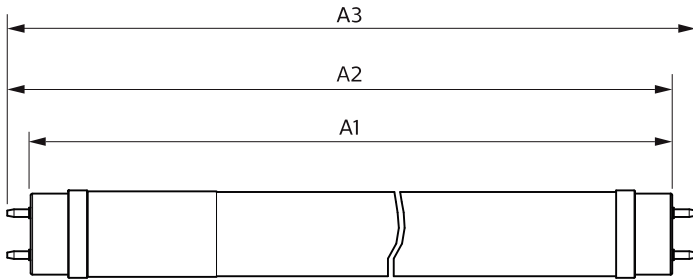

### Product data

General Information		Power Factor (Nom)	
Cap-Base	G13 [ Medium Bi-Pin Fluorescent]		0.5
EU RoHS compliant	Yes	Voltage (Nom)	220-240 V
Nominal Lifetime (Nom)	15000 h	<b>Temperature</b>	
Switching Cycle	50000X	T-Ambient (Max)	45 °C
<b>Light Technical</b>		T-Ambient (Min)	-20 °C
Color Code	765 [ CCT of 6500K]	T-Storage (Max)	65 °C
Beam Angle (Nom)	240 °	T-Storage (Min)	-40 °C
Luminous Flux (Nom)	800 lm	T-Case Maximum (Nom)	60 °C
Color Designation	Cool Daylight	<b>Controls and Dimming</b>	
Correlated Color Temperature (Nom)	6500 K	Dimmable	No
Luminous Efficacy (rated) (Nom)	100.00 lm/W	<b>Mechanical and Housing</b>	
Color Consistency	<7	Product Length	600 mm
Color Rendering Index (Nom)	70	<b>Approval and Application</b>	
LLMF At End Of Nominal Lifetime (Nom)	70 %	Energy Efficiency Label (EEL)	A+
<b>Operating and Electrical</b>		Energy Saving Product	Yes
Input Frequency	50 to 60 Hz	Approval Marks	RoHS compliance KEMA Keur certificate
Power (Nom)	8 W	Energy Consumption kWh/1000 h	8 kWh
Starting Time (Nom)	0.5 s		
Warm Up Time to 60% Light (Nom)	0.5 s		

# Ecofit Ledtubes T8

Product Data	
Full product code	694793919168000
Order product name	Ledtube DE 600mm 8W 765 T8 G13
EAN/UPC - Product	6947939191680
Order code	929002351740
Numerator - Quantity Per Pack	1

## Dimensional drawing

Product	A1	A2	A3
Ledtube DE 600mm 8W 765 T8 G13	588.5 mm	595.5 mm	602.5 mm

LEDtube 600mm 8W 800lm 6500K G13