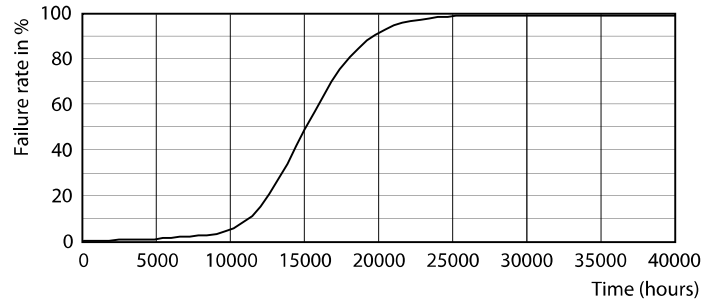

LEDtube 15K

Ecofit Ledtubes T8

Lifetime