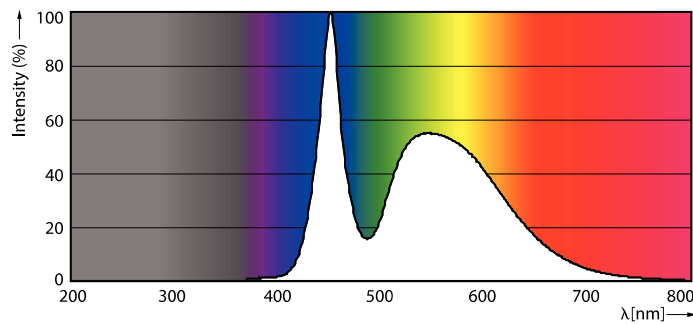

Photometric data

LEDtube 16W G13 765 CN I G

LEDtube 8W G13 765