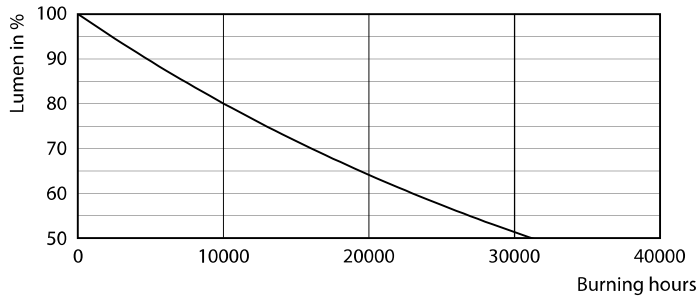

### Product data

General Information		Power Factor (Nom)	
Cap-Base	G13 [ Medium Bi-Pin Fluorescent]		0.5
EU RoHS compliant	Yes	Voltage (Nom)	220-240 V
Nominal Lifetime (Nom)	15000 h	<b>Temperature</b>	
Switching Cycle	50000X	T-Ambient (Max)	45 °C
<b>Light Technical</b>		T-Ambient (Min)	-20 °C
Color Code	765 [ CCT of 6500K]	T-Storage (Max)	65 °C
Beam Angle (Nom)	240 °	T-Storage (Min)	-40 °C
Luminous Flux (Nom)	800 lm	T-Case Maximum (Nom)	60 °C
Color Designation	Cool Daylight	<b>Controls and Dimming</b>	
Correlated Color Temperature (Nom)	6500 K	Dimmable	No
Luminous Efficacy (rated) (Nom)	100.00 lm/W	<b>Mechanical and Housing</b>	
Color Consistency	<7	Product Length	600 mm
Color Rendering Index (Nom)	70	<b>Approval and Application</b>	
LLMF At End Of Nominal Lifetime (Nom)	70 %	Energy Efficiency Label (EEL)	A+
<b>Operating and Electrical</b>		Energy Saving Product	Yes
Input Frequency	50 to 60 Hz	Approval Marks	RoHS compliance KEMA Keur certificate
Power (Nom)	8 W	Energy Consumption kWh/1000 h	8 kWh
Starting Time (Nom)	0.5 s		
Warm Up Time to 60% Light (Nom)	0.5 s		

## Lifetime

LEDtube 15K FailureRate

LEDtube 15K

LEDtube 15K LumenVsTc

LEDtube 15K LifetimeVsTc

LEDtube 15K

Ecofit Ledtubes T8